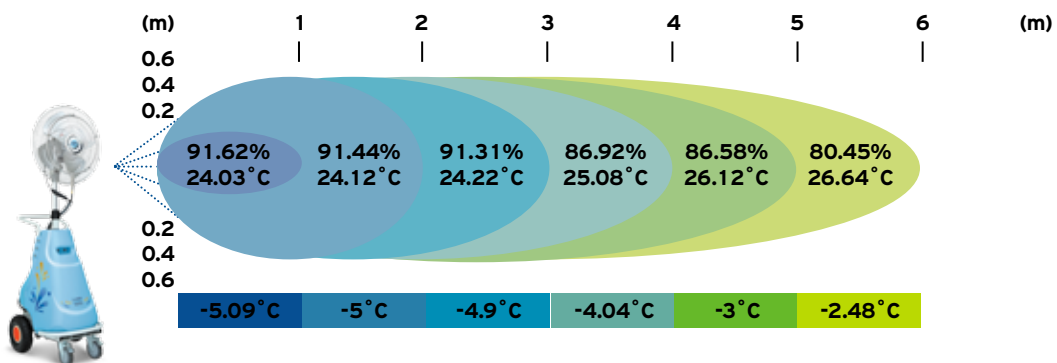

ABSOLUTE TRADING

PORTABLE MISTING FAN Freshens the air

The Portable Misting Fan is the perfect accessory to any hot summer day. This versatile cooling system can be set up anywhere there is a power supply and its 32 litre tank provides a soft cooling mist for up to 2 hours. It can be used at home, sporting events or outdoor functions, just plug in and cool down!

PORTABLE MISTING FAN

Features

- High pressure mist pump - 0.4LPM, W.P. 70bar.
- 38 litre tank for two hours of continuous misting.
- Adjustable height up to 190cm.
- Tri-filter systems tank, mist line and nozzles.
- Wheel lock for greater safety and stability.
- Motor circuit for electrical safety.
- 3-speed, variable pitch oscillating fan.
- Hose connector inlet with float valve shutoff.

Model	WMF-10005-5C	WMF-10005-6C	WMF-10005-6C
Motor	50HZ, Ø1, 230V	60HZ, Ø1, 110V	60HZ, Ø1, 220V
Fan Output (CBM/min) (3-speed)	160/174/192	165/180/200	165/180/200
Power	270W (125W Pump, 145W Fan)		
Working Pressure (kgf/cm ²)	70 (1000psi)		
Mist Volume (L/min)	0.28 (6 Nozzles)		
Tank Capacity (Litres)	38 (2 hours continuous running)		
Fan Size	18"		
Dimensions (WxLxH/cm)	53 x 53 x 170 ~ 190		
Weight (kgs)	40kgs		
Packaging	88 x 56 x 112		